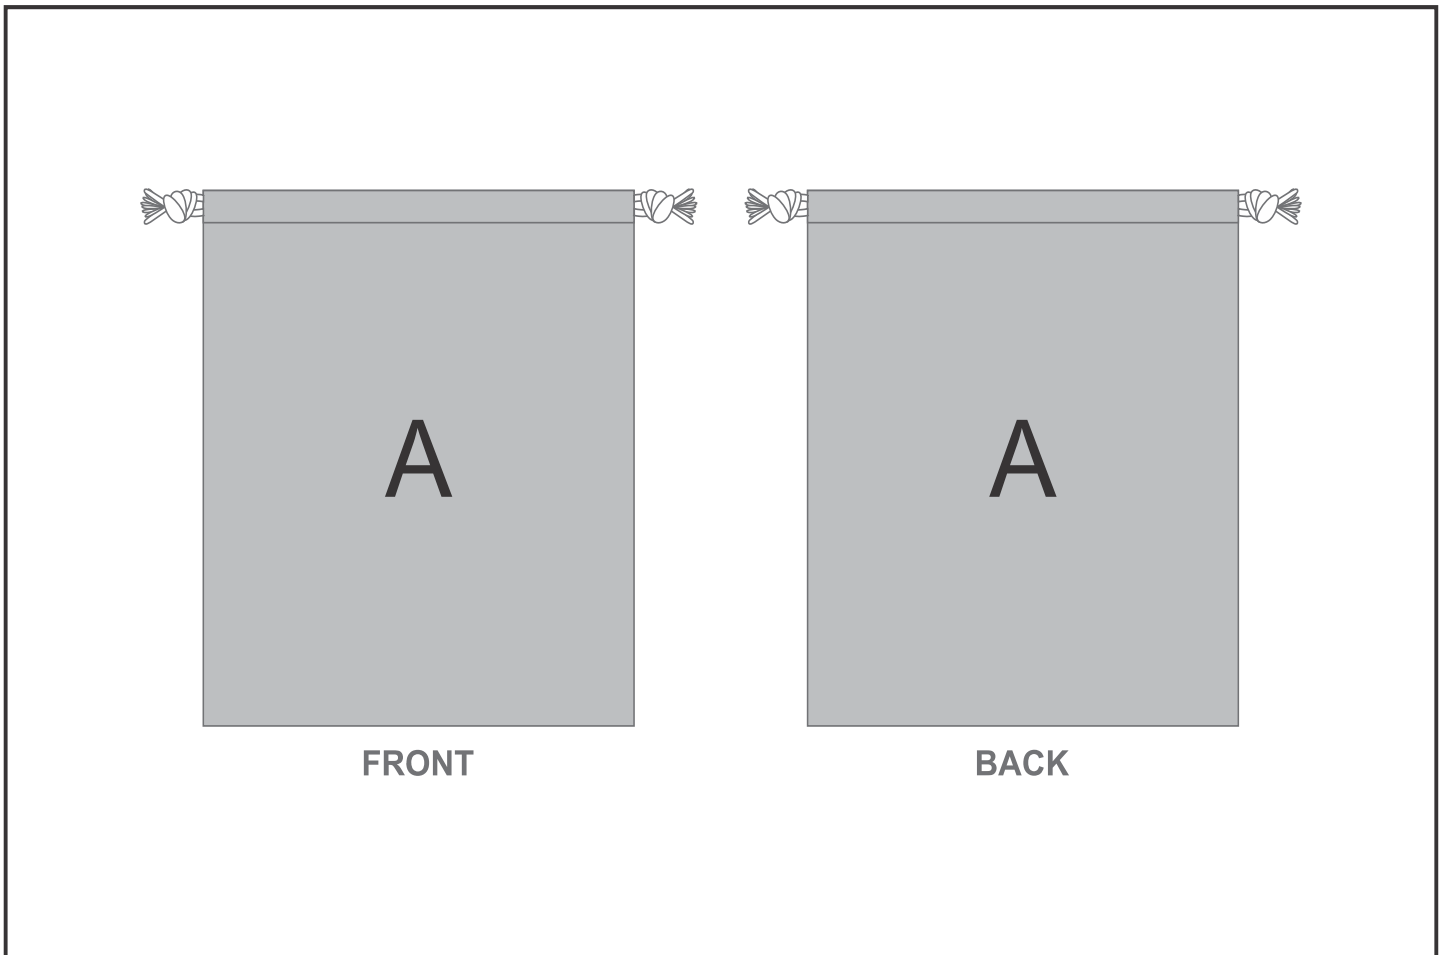

SG-HP-144-G

PPS Hoppla Indian Midi Polyester Drawstring Pouch

Need to know:

- Includes 1-Position Sublimation (setup fees apply)
- Please Note: We cannot guarantee 100% logo Alignment on all Brandable Panels.

Branding Options:

Position	Branding Method (Branding Code)	No. of Colours	Dimension
A	Custom Sublimation A (CPSUB-A)	Full Colour	261mm wide x 567mm high